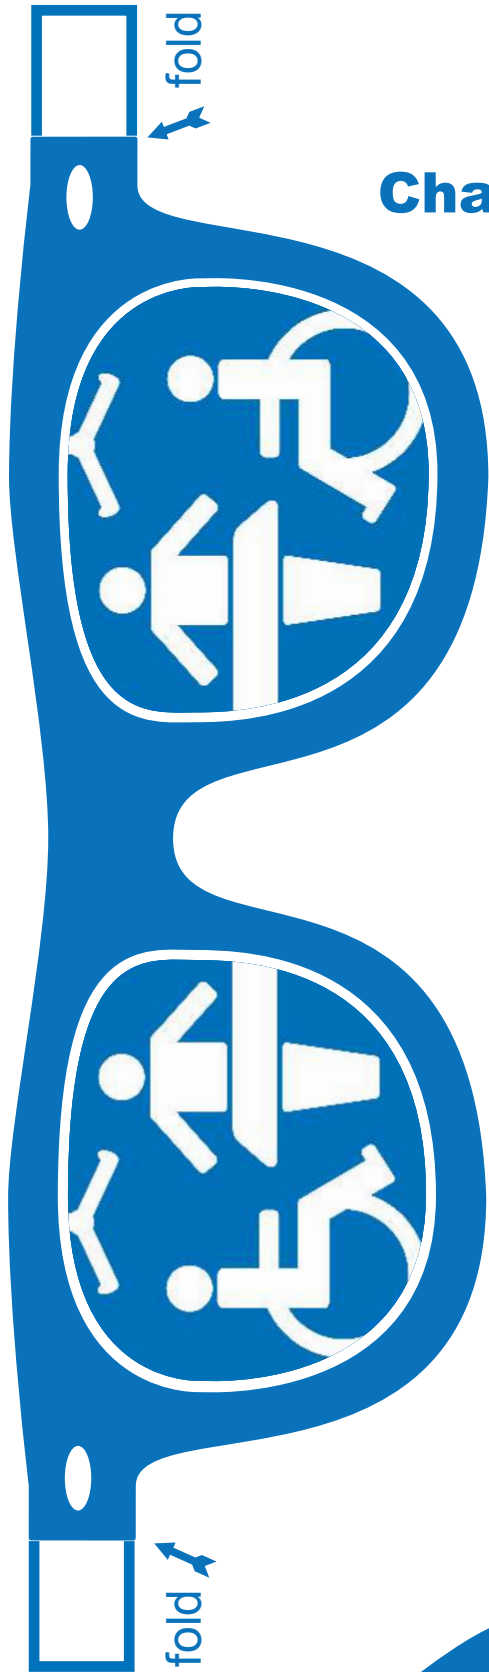

The Changing Places Selfie Kit

**The future is brighter with
Changing Places. Wear your shades!**

**Cut-out and keep
this cool hipster
sunglasses/moustache
combo. Use when taking
selfies to spread
awareness and bring
attention to the Changing
Places campaign!**

**...alternately a lollipop
stick fixed to one side of
the glasses/moustache
would also work...**

**Please upload your selfies
to our Facebook and
Twitter pages!**

www.changing-places.org